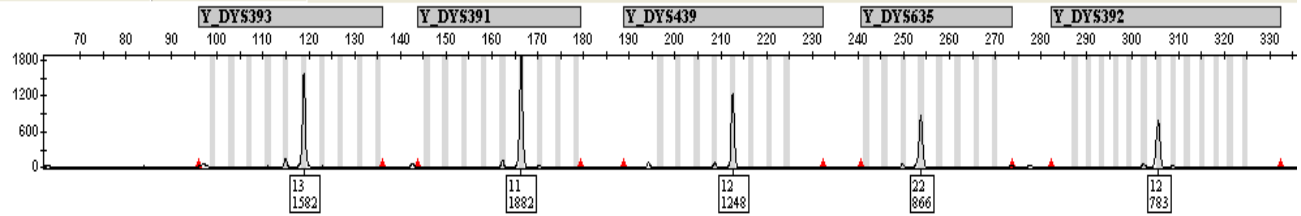

Y200_200047061 Yfiler_v2