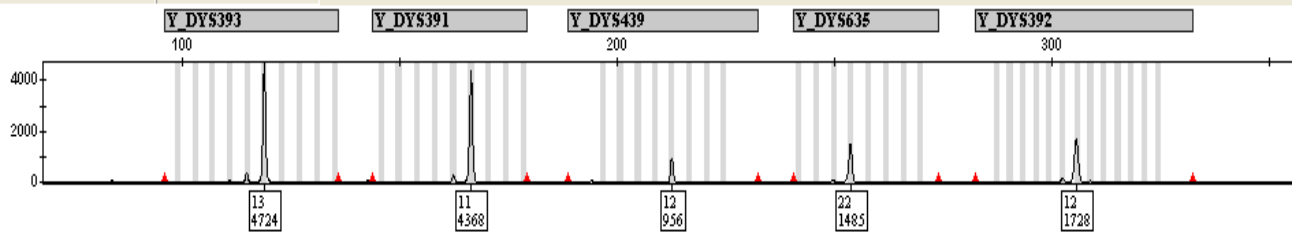

Sample Name: Panel:

<

Sample Name: Pand

Navigation bar with a left arrow and a progress indicator.

Y203_200047020

Yfiler_v2

Y203_200047020

Yfiler_v2

Y203_200047020

Yfiler_v2

Y203_200047020

Yfiler_v2

Sample Name: Y204_200047022 Panel: Yfiler_v2

Navigation bar with a back arrow and a progress indicator.