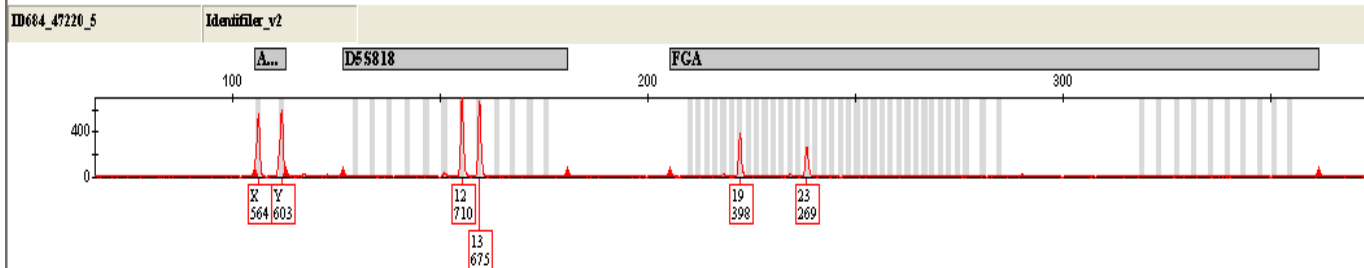

Sample Name: Panel:

<

Sample Name: Pand

Navigation bar with a left arrow and a progress indicator.

Y203_200047020

Yfiler_v2

Y203_200047020

Yfiler_v2

Y203_200047020

Yfiler_v2

Y203_200047020

Yfiler_v2

Sample Name: Y204_200047022 Panel: Yfiler_v2

Navigation bar with a back arrow and a progress indicator.