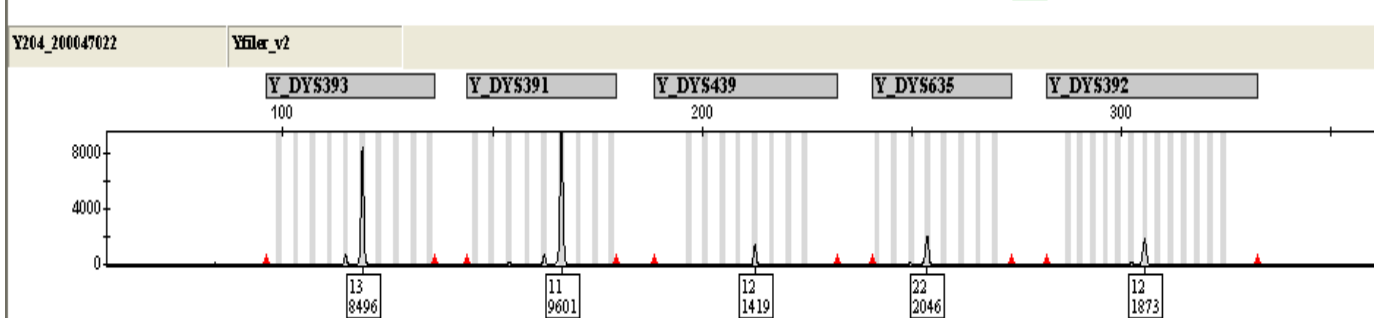

Y203_200047020

Yfiler_v2

Y203_200047020

Yfiler_v2

Sample Name: Y204_200047022 Panel: Yfiler_v2

Navigation bar with a back arrow and a progress indicator.