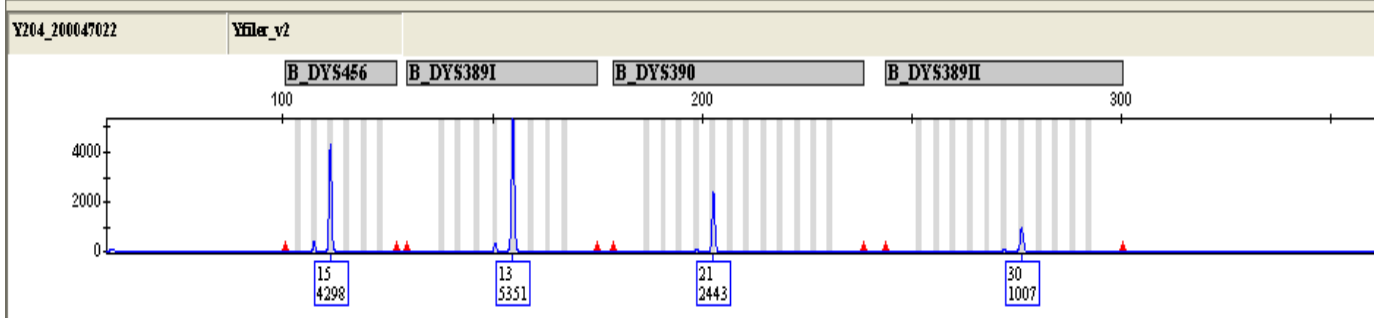

Y203_200047020

Yfiler_v2

Y203_200047020

Yfiler_v2

Sample Name: Y204_200047022 Panel: Yfiler_v2

Navigation bar with a back arrow and a progress indicator.