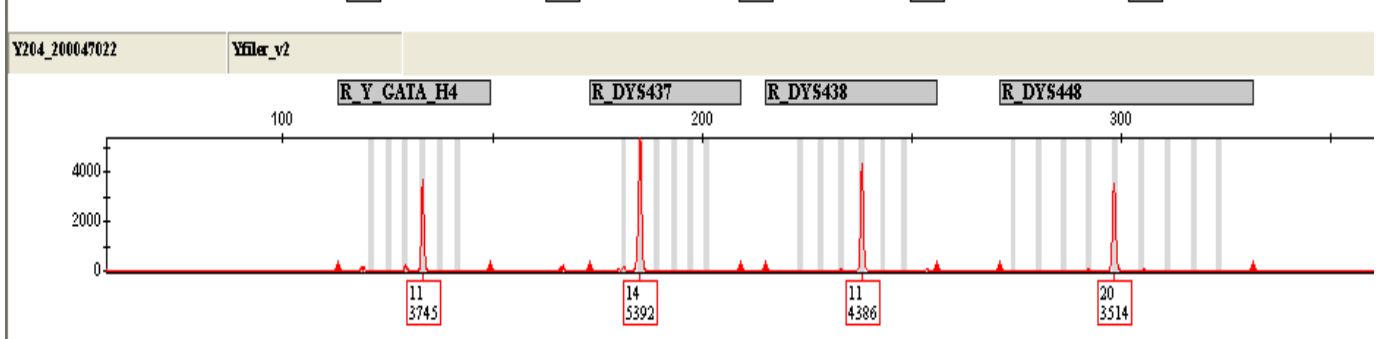

Y203_200047020

Yfiler_v2

Y203_200047020

Yfiler_v2

Sample Name: Y204_200047022 Panel: Yfiler_v2

Navigation bar with a back arrow and a progress indicator.